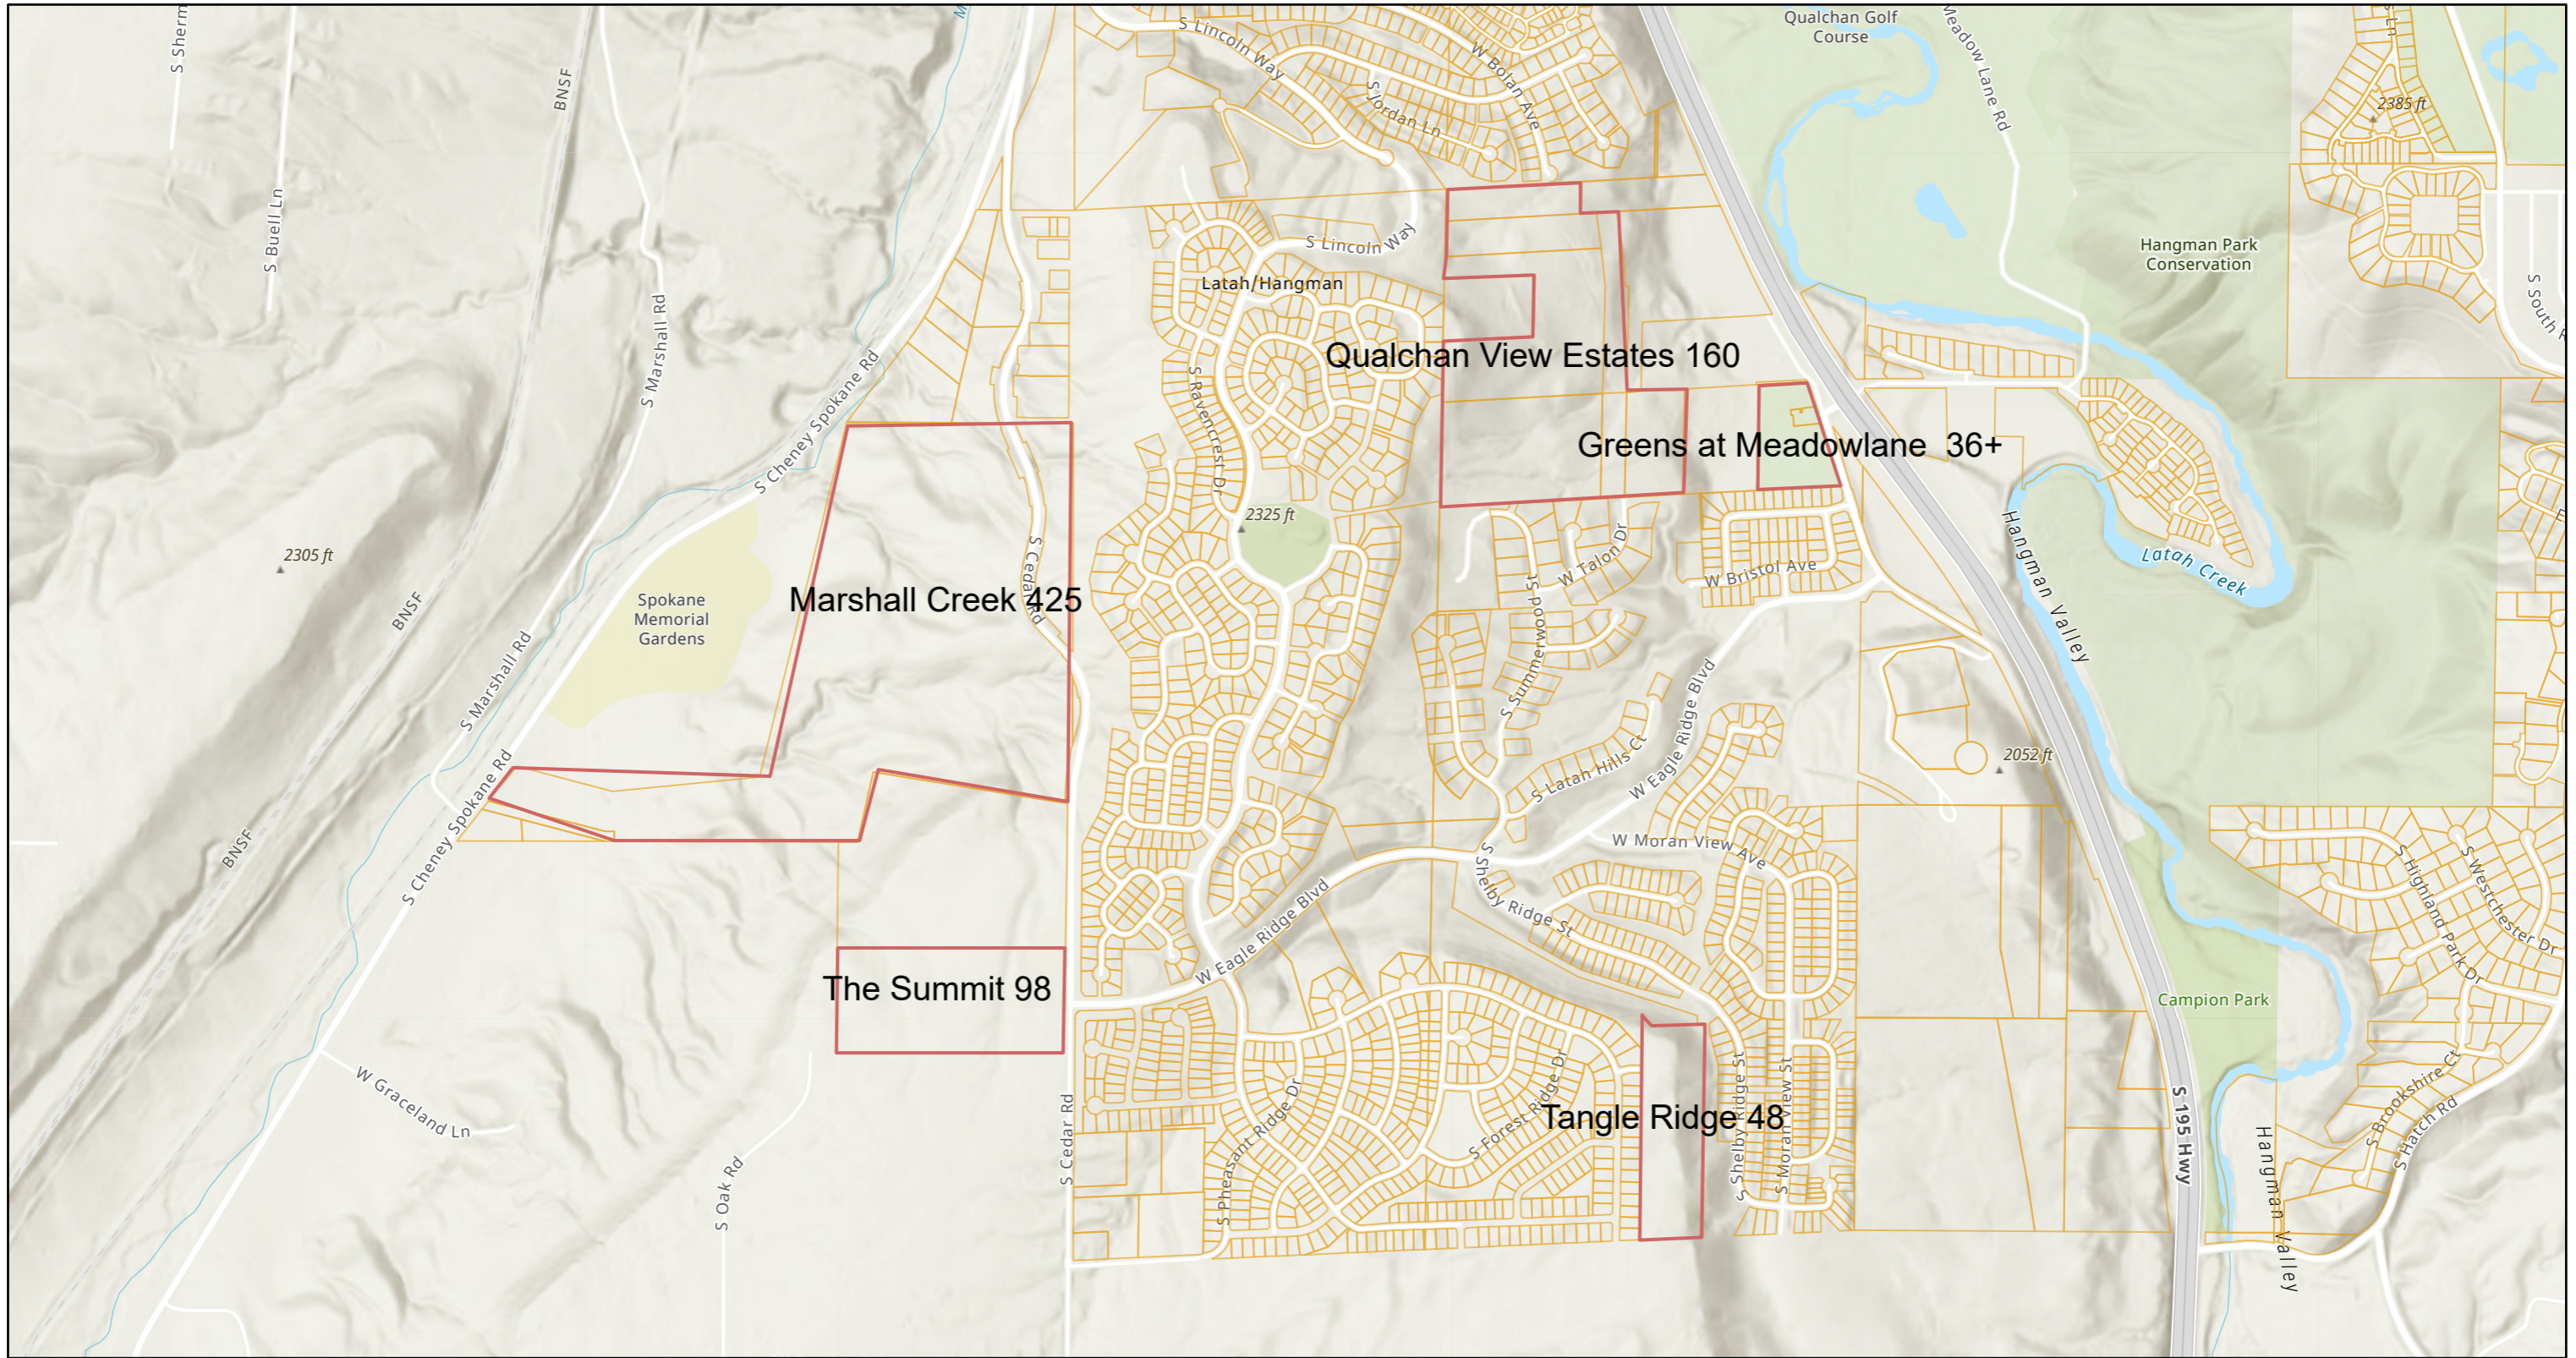

ArcGIS Web Map

4/26/2022, 7:51:23 PM

 Parcels w/ Development Factors

1:18,056

Sources: Esri, Airbus DS, USGS, NGA, NASA, CGIAR, N Robinson, NCEAS, NLS, OS, NMA, Geodatastyrelsen, Rijkswaterstaat, GSA, Geoland, FEMA, Intermap and the GIS user community, Sources: Esri, HERE, Garmin, FAO, NOAA, USGS, © OpenStreetMap contributors, and the GIS User Community